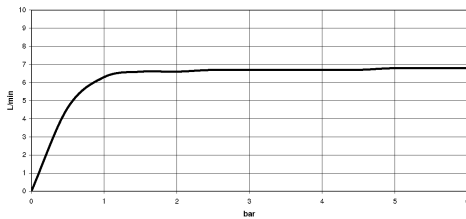

## TARA Showerpipe 220 mm - Chrome

---

TARA

ST 050 303 5892

ST 050 303 5892

mm [inches]

**Flow rate chart**

**Spare parts list**

No.	Item Number	Name	Quantity used	Delivery time
1	09 23 01 039 90	sieve	1	2