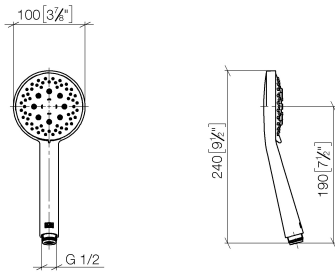

ST 050 303 5892

- shower with fixed riser projection 420mm
- Rain shower: PURE RAIN, max. flow rate 14 l/min (at 3 bar)
- rain shower Ø 220 mm
- rain shower with anti-scale system
- Hand shower: COMPACT RAIN, max. flow rate 6.8 l/min (at 3 bar)
- spray head Ø 100mm
- rotary diverter for fixed-riser shower/hand shower
- height of fittings up to rain shower (bottom edge) 1007mm
- height of fittings up to top edge of elbow 1167mm
- rosette for shower holder Ø 55mm
- rosette for wall mounting Ø 57mm
- rosette for shower mixer Ø 65mm
- gauge 150 mm - 13 mm
- 1500 mm metal shower hose
- 1/2" connection
- Pipe diameter 20 mm
- This product can help a building meet the requirements of Green Building Rating Systems, e.g. LEED®, BREEAM®, DGNB

## TARA Showerpipe 220 mm - Chrome

---

TARA

ST 050 303 5892

ST 050 303 5892

- shower with fixed riser projection 420mm
- overhead shower: rain flow
- rain shower Ø 220 mm
- rain shower with anti-scale system
- max. rainshower flow 14 l/min
- rotary diverter for fixed-riser shower/hand shower
- height of fittings up to rain shower (bottom edge) 1007mm
- height of fittings up to top edge of elbow 1167mm
- rosette for shower holder Ø 55mm
- rosette for wall mounting Ø 57mm
- rosette for shower mixer Ø 65mm
- gauge 150 mm - 13 mm
- 1500 mm metal shower hose
- 1/2" connection
- Pipe diameter 20 mm
- quick clearing
- This product can help a building meet the requirements of Green Building Rating Systems, e.g. LEED®, BREEAM®, DGNB

## TARA Showerpipe 220 mm - Chrome

---

TARA

ST 050 303 5892

ST 050 303 5892

mm [inches]

**Flow rate chart**

**Spare parts list**