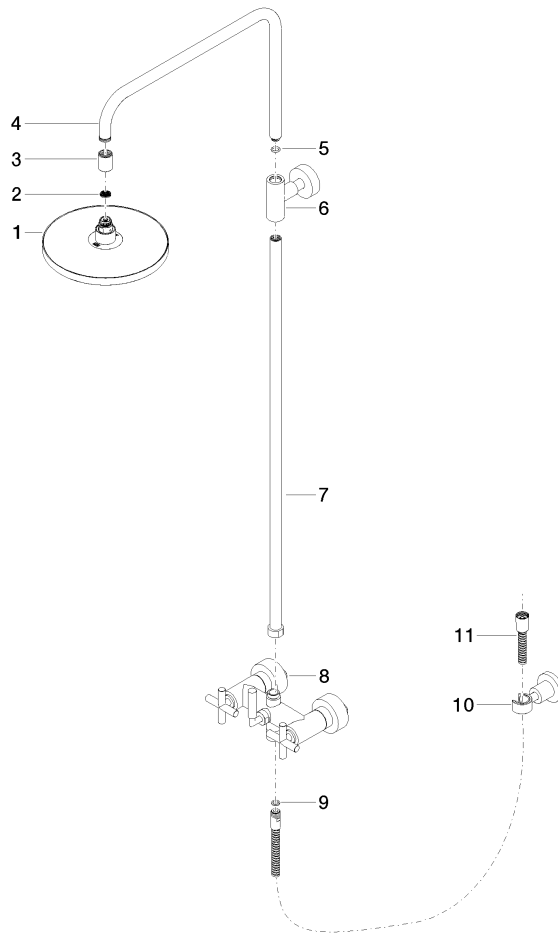

## TARA Showerpipe 220 mm - Chrome

---

TARA

ST 050 303 5892

ST 050 303 5892

- shower with fixed riser projection 420mm
- overhead shower: rain flow
- rain shower Ø 220 mm
- rain shower with anti-scale system
- max. rainshower flow 14 l/min
- rotary diverter for fixed-riser shower/hand shower
- height of fittings up to rain shower (bottom edge) 1007mm
- height of fittings up to top edge of elbow 1167mm
- rosette for shower holder Ø 55mm
- rosette for wall mounting Ø 57mm
- rosette for shower mixer Ø 65mm
- gauge 150 mm - 13 mm
- 1500 mm metal shower hose
- 1/2" connection
- Pipe diameter 20 mm
- quick clearing
- This product can help a building meet the requirements of Green Building Rating Systems, e.g. LEED®, BREEAM®, DGNB

Flow rate chart

ST 050 303 5892

Parts for other finishes can be found here: [Brushed Platinum](#)

**Spare parts list**

No.	Item Number	Name	Quantity used	Delivery time
1	90 12 05 092 20-00	shower	1	10
2	09 23 01 039 90	sieve	1	2
3	09 24 03 177 20-00	adaptor	1	10
4	04 28 22 101 20-00	spout	1	10
5	90 14 10 011 00 90	seal	1	2
6	90 17 11 037 00-00	holder	1	10
7	90 28 22 096 00-00	pipe	1	10
8	04 17 10 020 01-00	fitting	1	10
9	90 14 20 026 00 90	seal	1	2
10	28 050 892-00	TARA Wall bracket - Chrome	1	10
11	28 304 970-00	Metal shower hose 1/2" x 3/8" x 1500 mm - Chrome	1	2